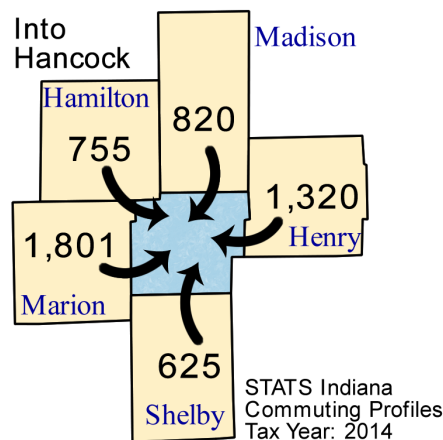

# Hancock County Commuting Patterns

Workers	
Number of people who live in Hancock County and work (implied resident labor force)	49,448
Number of people who live AND work in Hancock County	29,090
Total number of people who work in Hancock County (implied workforce)	35,825

Commuters	
Number of people who live in Hancock County but work outside the county	20,358
Number of people who live in another county (or state) but work in Hancock County	6,735

## Top 5 counties sending workers INTO Hancock County:

County Sending Workers	Workers
Marion County	1,801
Henry County	1,320
Madison County	820
Hamilton County	755
Shelby County	625
<b>Total of above</b>	<b>5,321</b>

## Top 5 counties receiving workers FROM Hancock County:

County Receiving Workers	Workers
Marion County	15,032
Hamilton County	2,021
Shelby County	644
Madison County	562
Out of State	302
<b>Total of above</b>	<b>18,561</b>